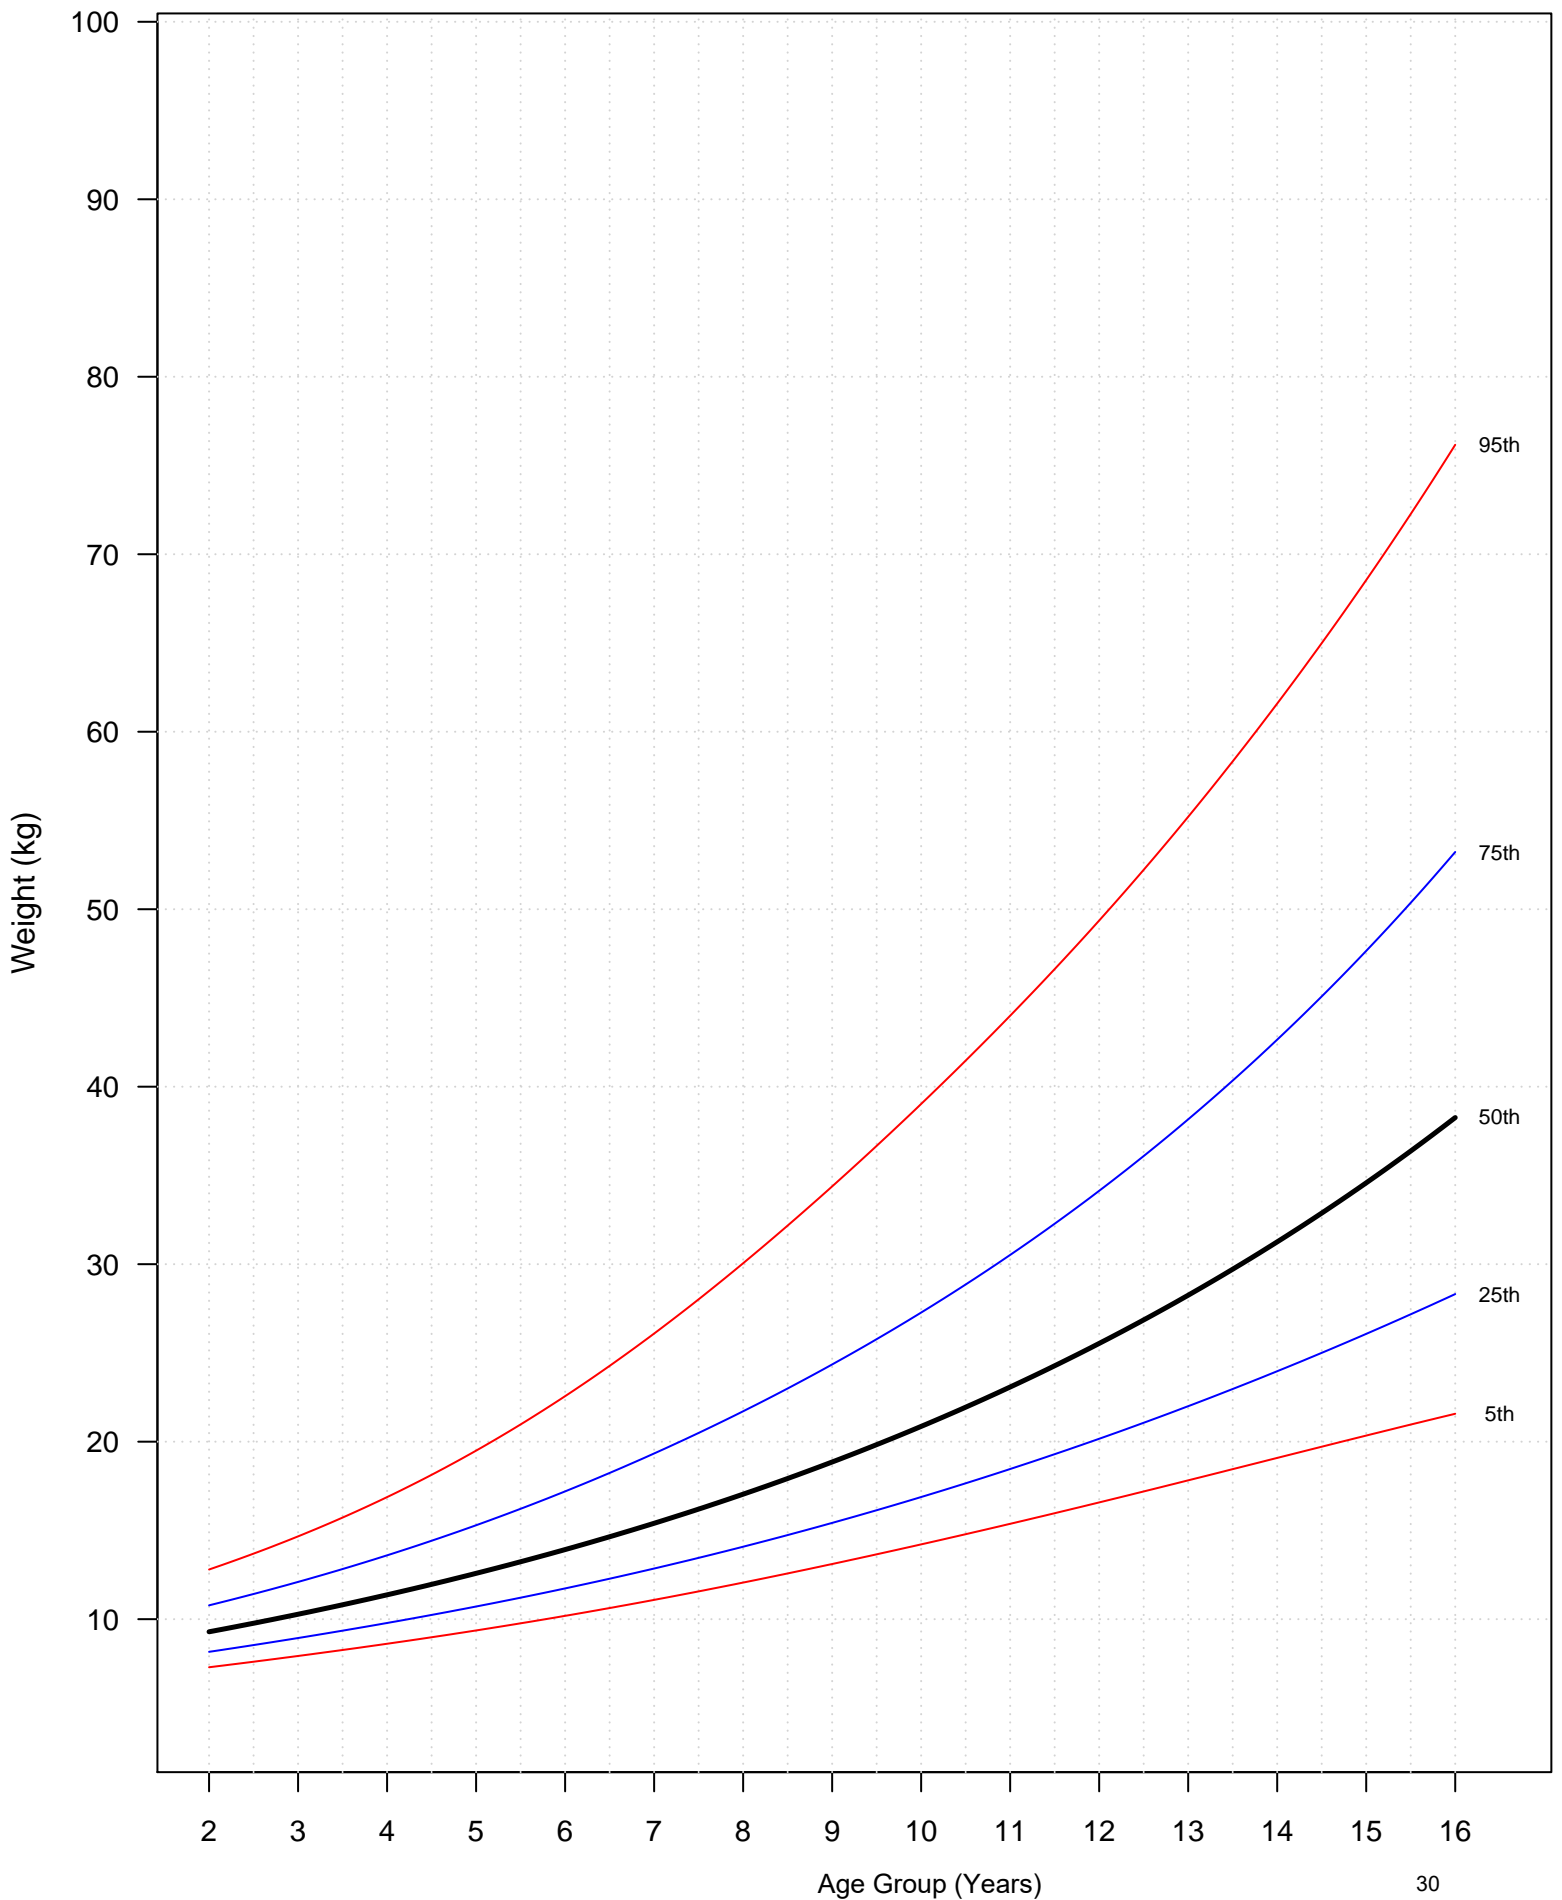

# Length Females IV

Figure S5: Longitudinal growth curves for length of females with type IV OI.

# Weight Females III

Figure S8: Longitudinal growth curves for weight of females with type III OI.

# Weight Females IV

Figure S9: Longitudinal growth curves for weight of females with type IV OI.

# Weight Males III

Figure S10: Longitudinal growth curves for weight of males with type III OI.