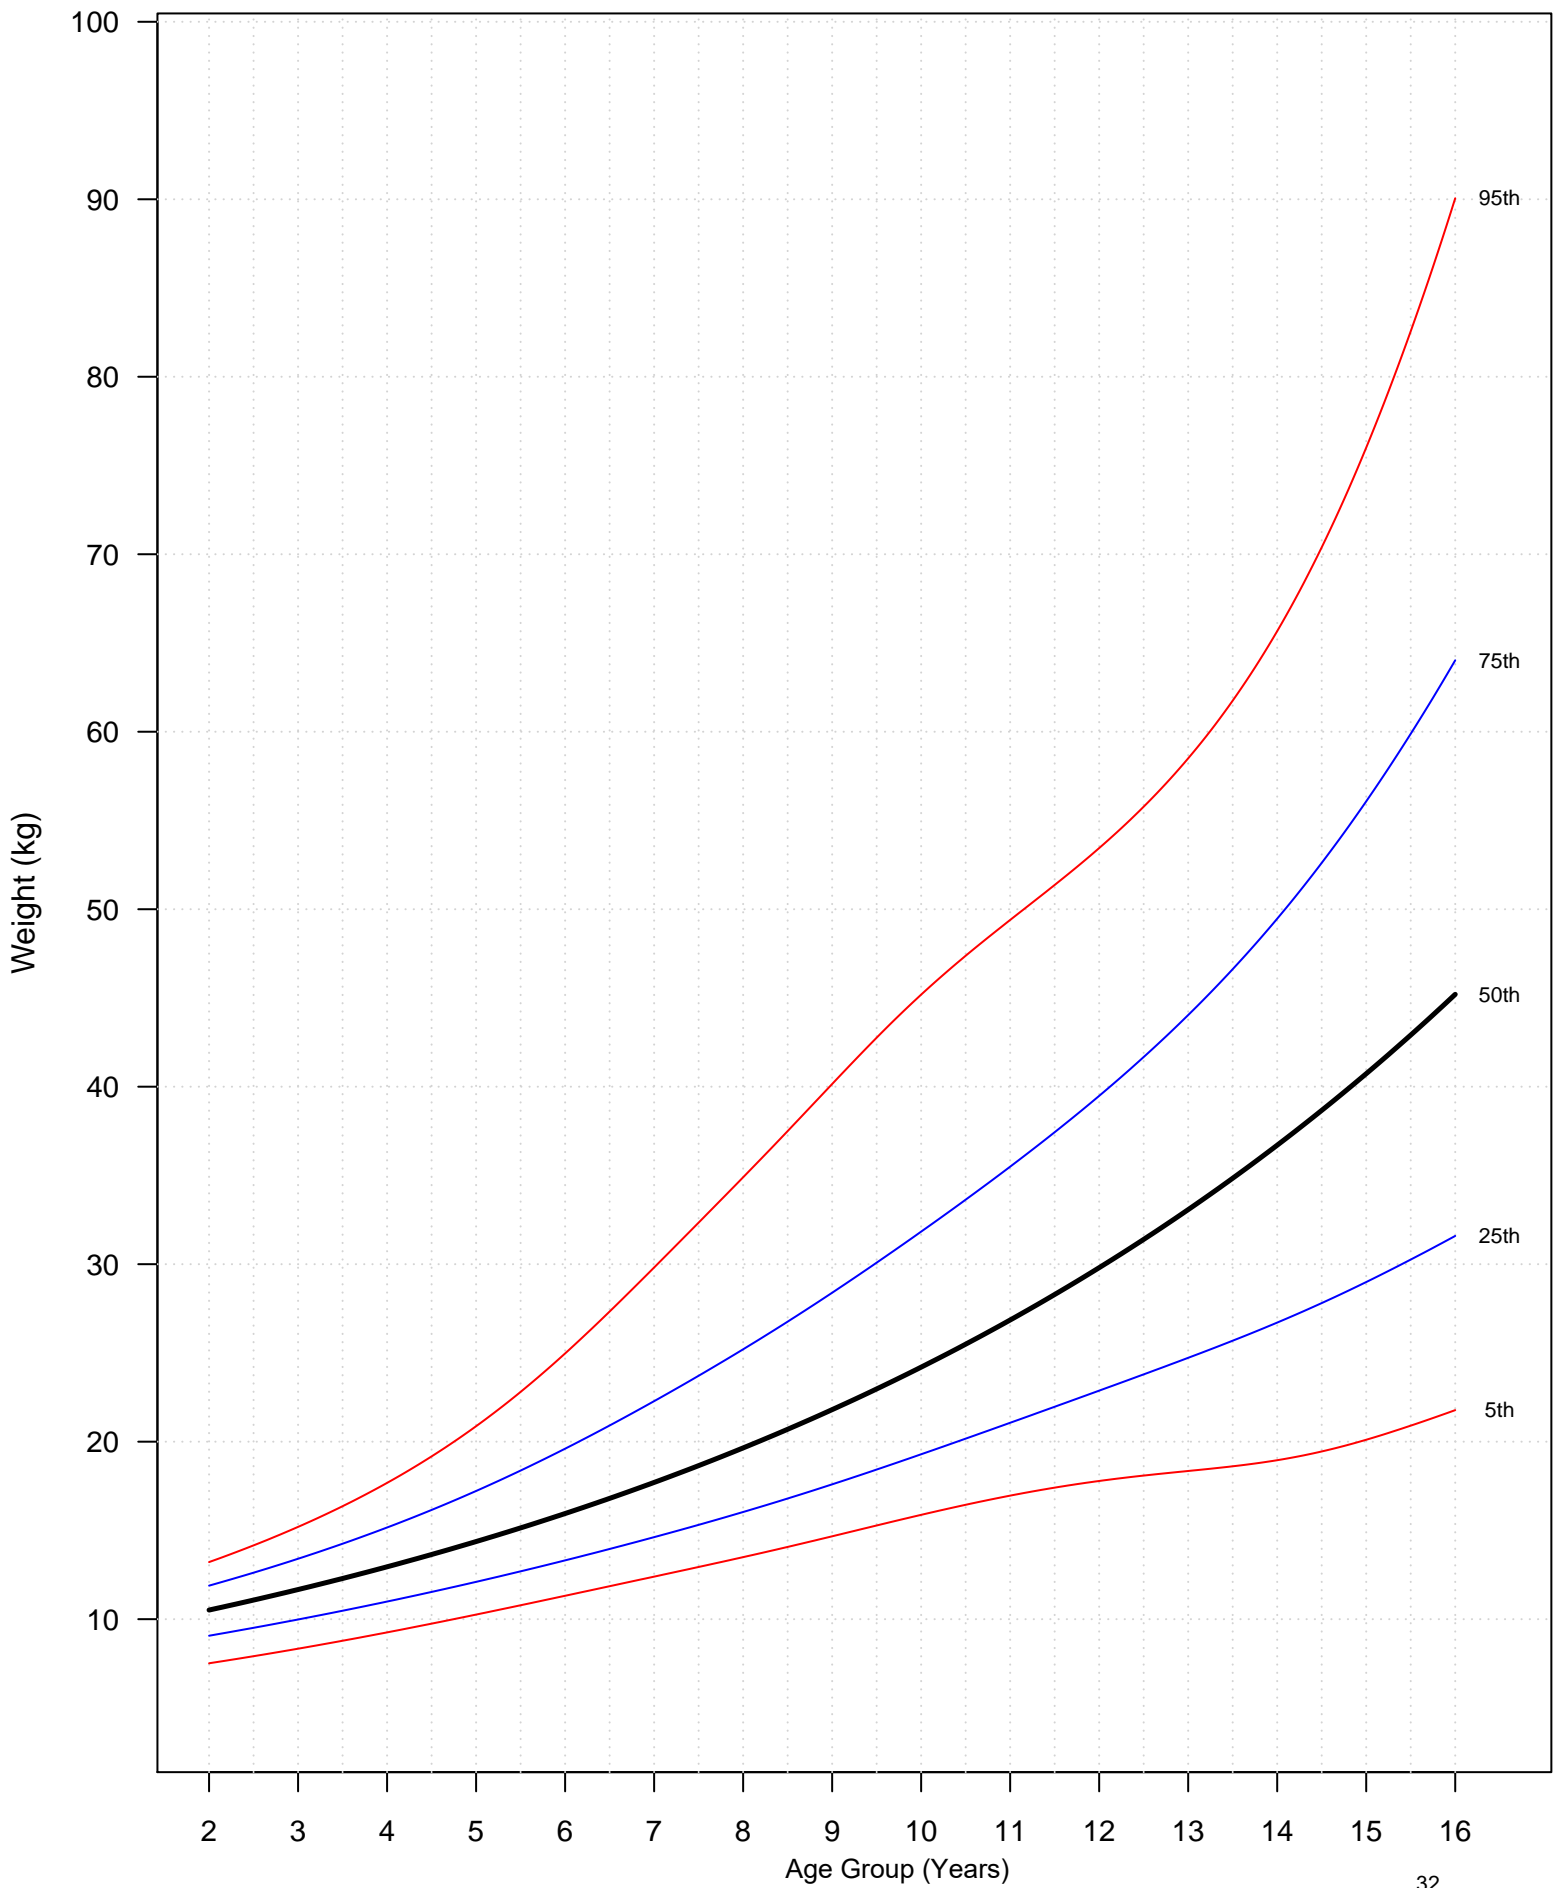

# Length Females IV

Figure S5: Longitudinal growth curves for length of females with type IV OI.

# Weight Males III

Figure S10: Longitudinal growth curves for weight of males with type III OI.

# Weight Males IV

Figure S11: Longitudinal growth curves for weight of males with type IV OI.