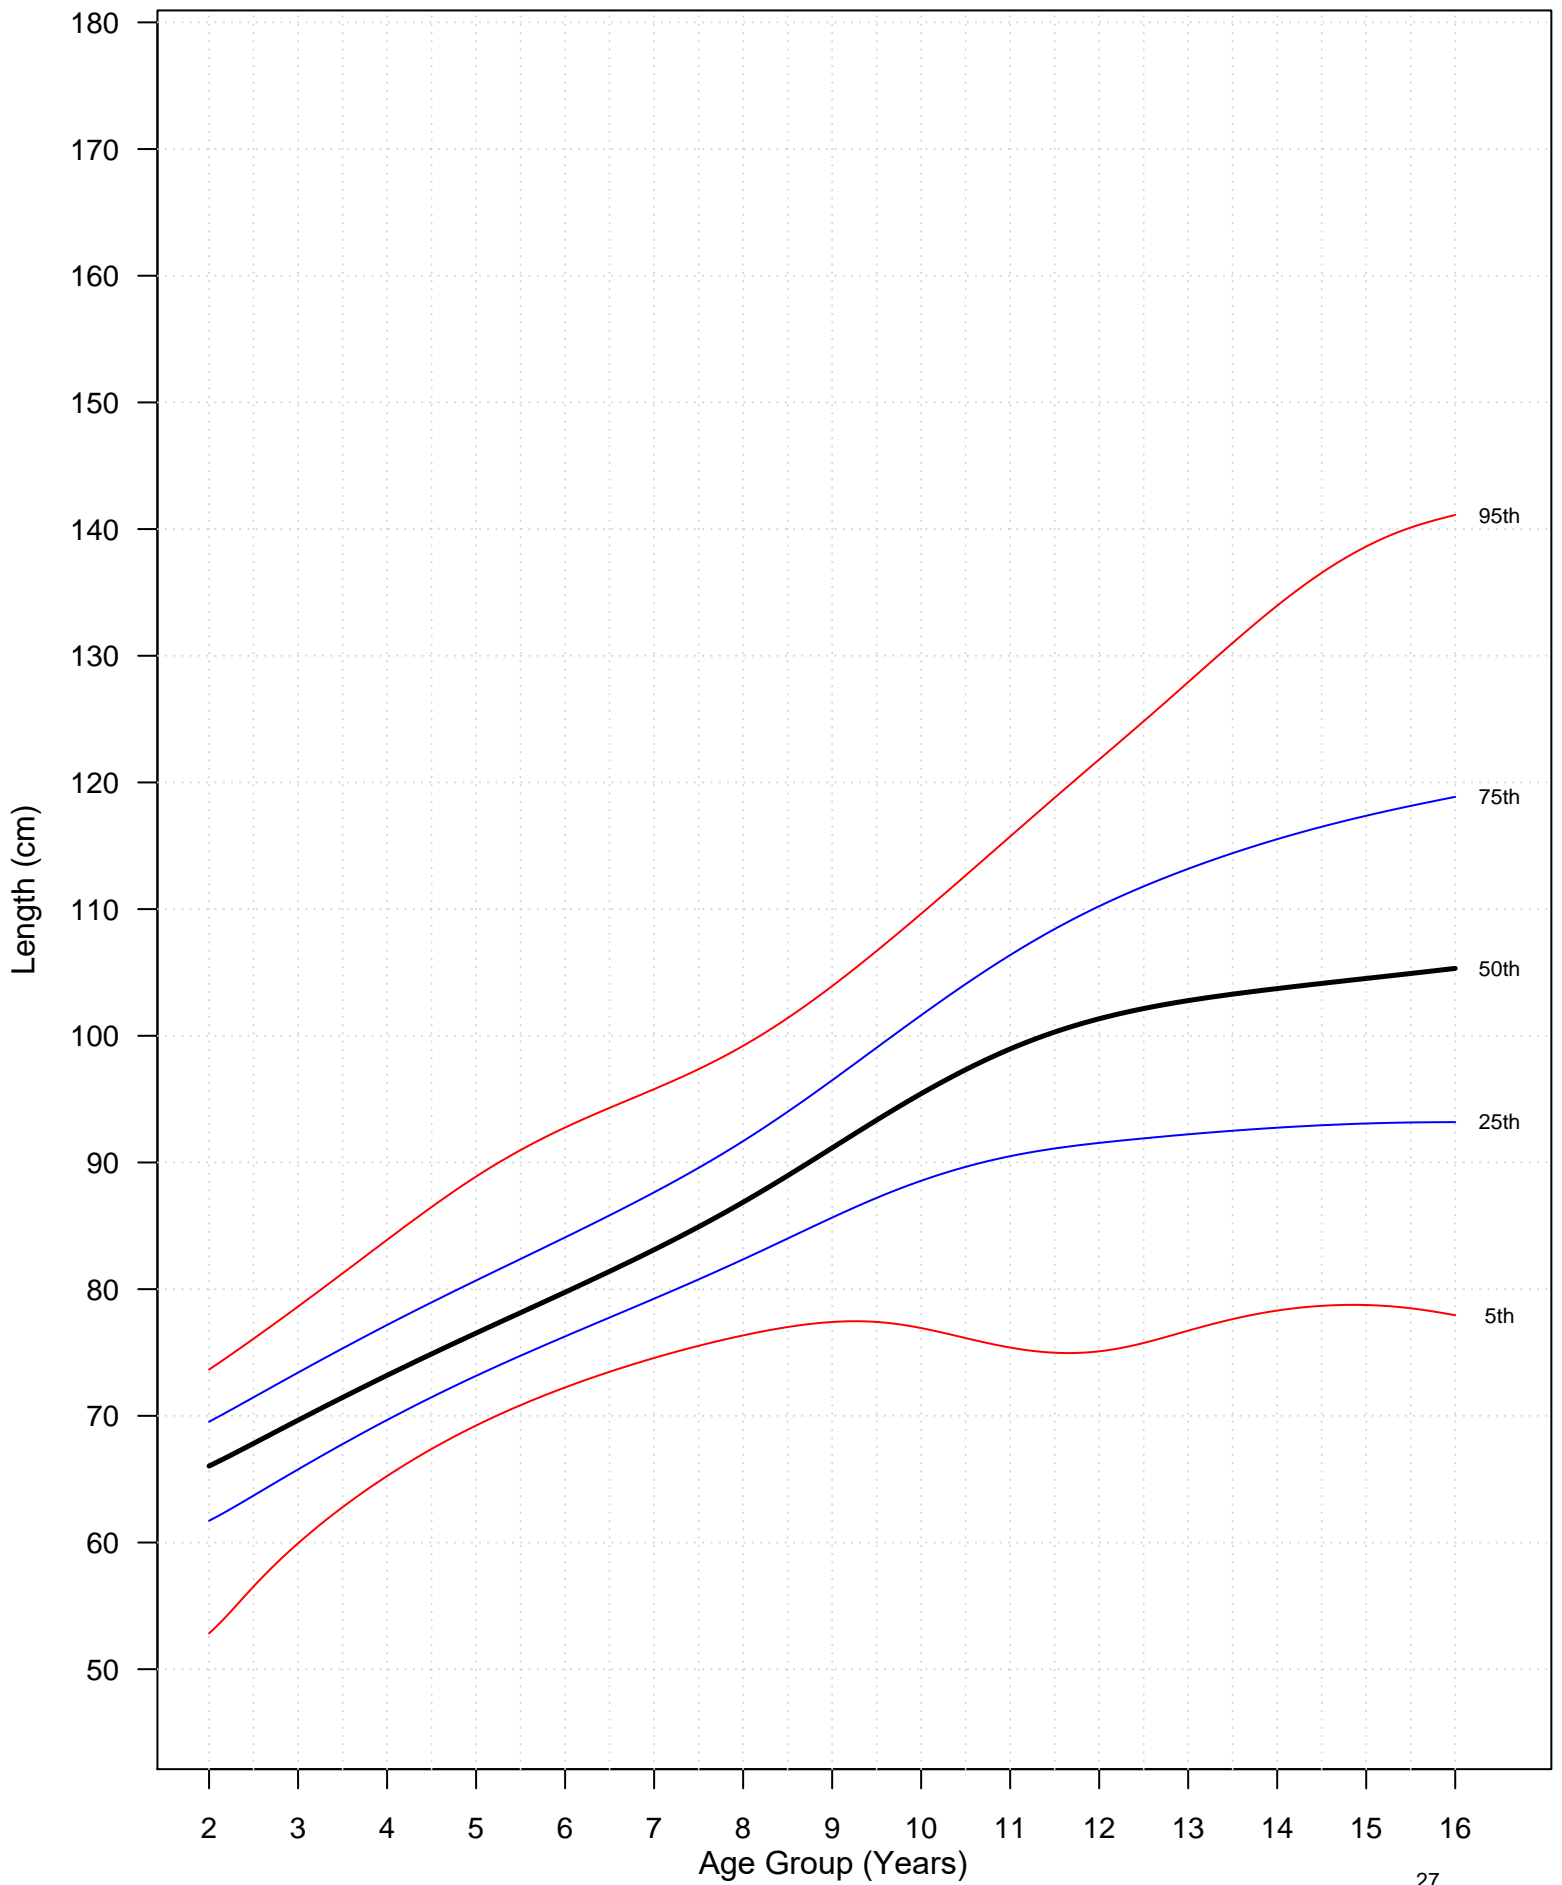

# Length Females III

Figure S4: Longitudinal growth curves for length of females with type III OI.

# Length Females IV

Figure S5: Longitudinal growth curves for length of females with type IV OI.

# Length Males III

Figure S6: Longitudinal growth curves for length of males with type III OI.

# Length Males IV

Figure S7: Longitudinal growth curves for length of males with type IV OI.