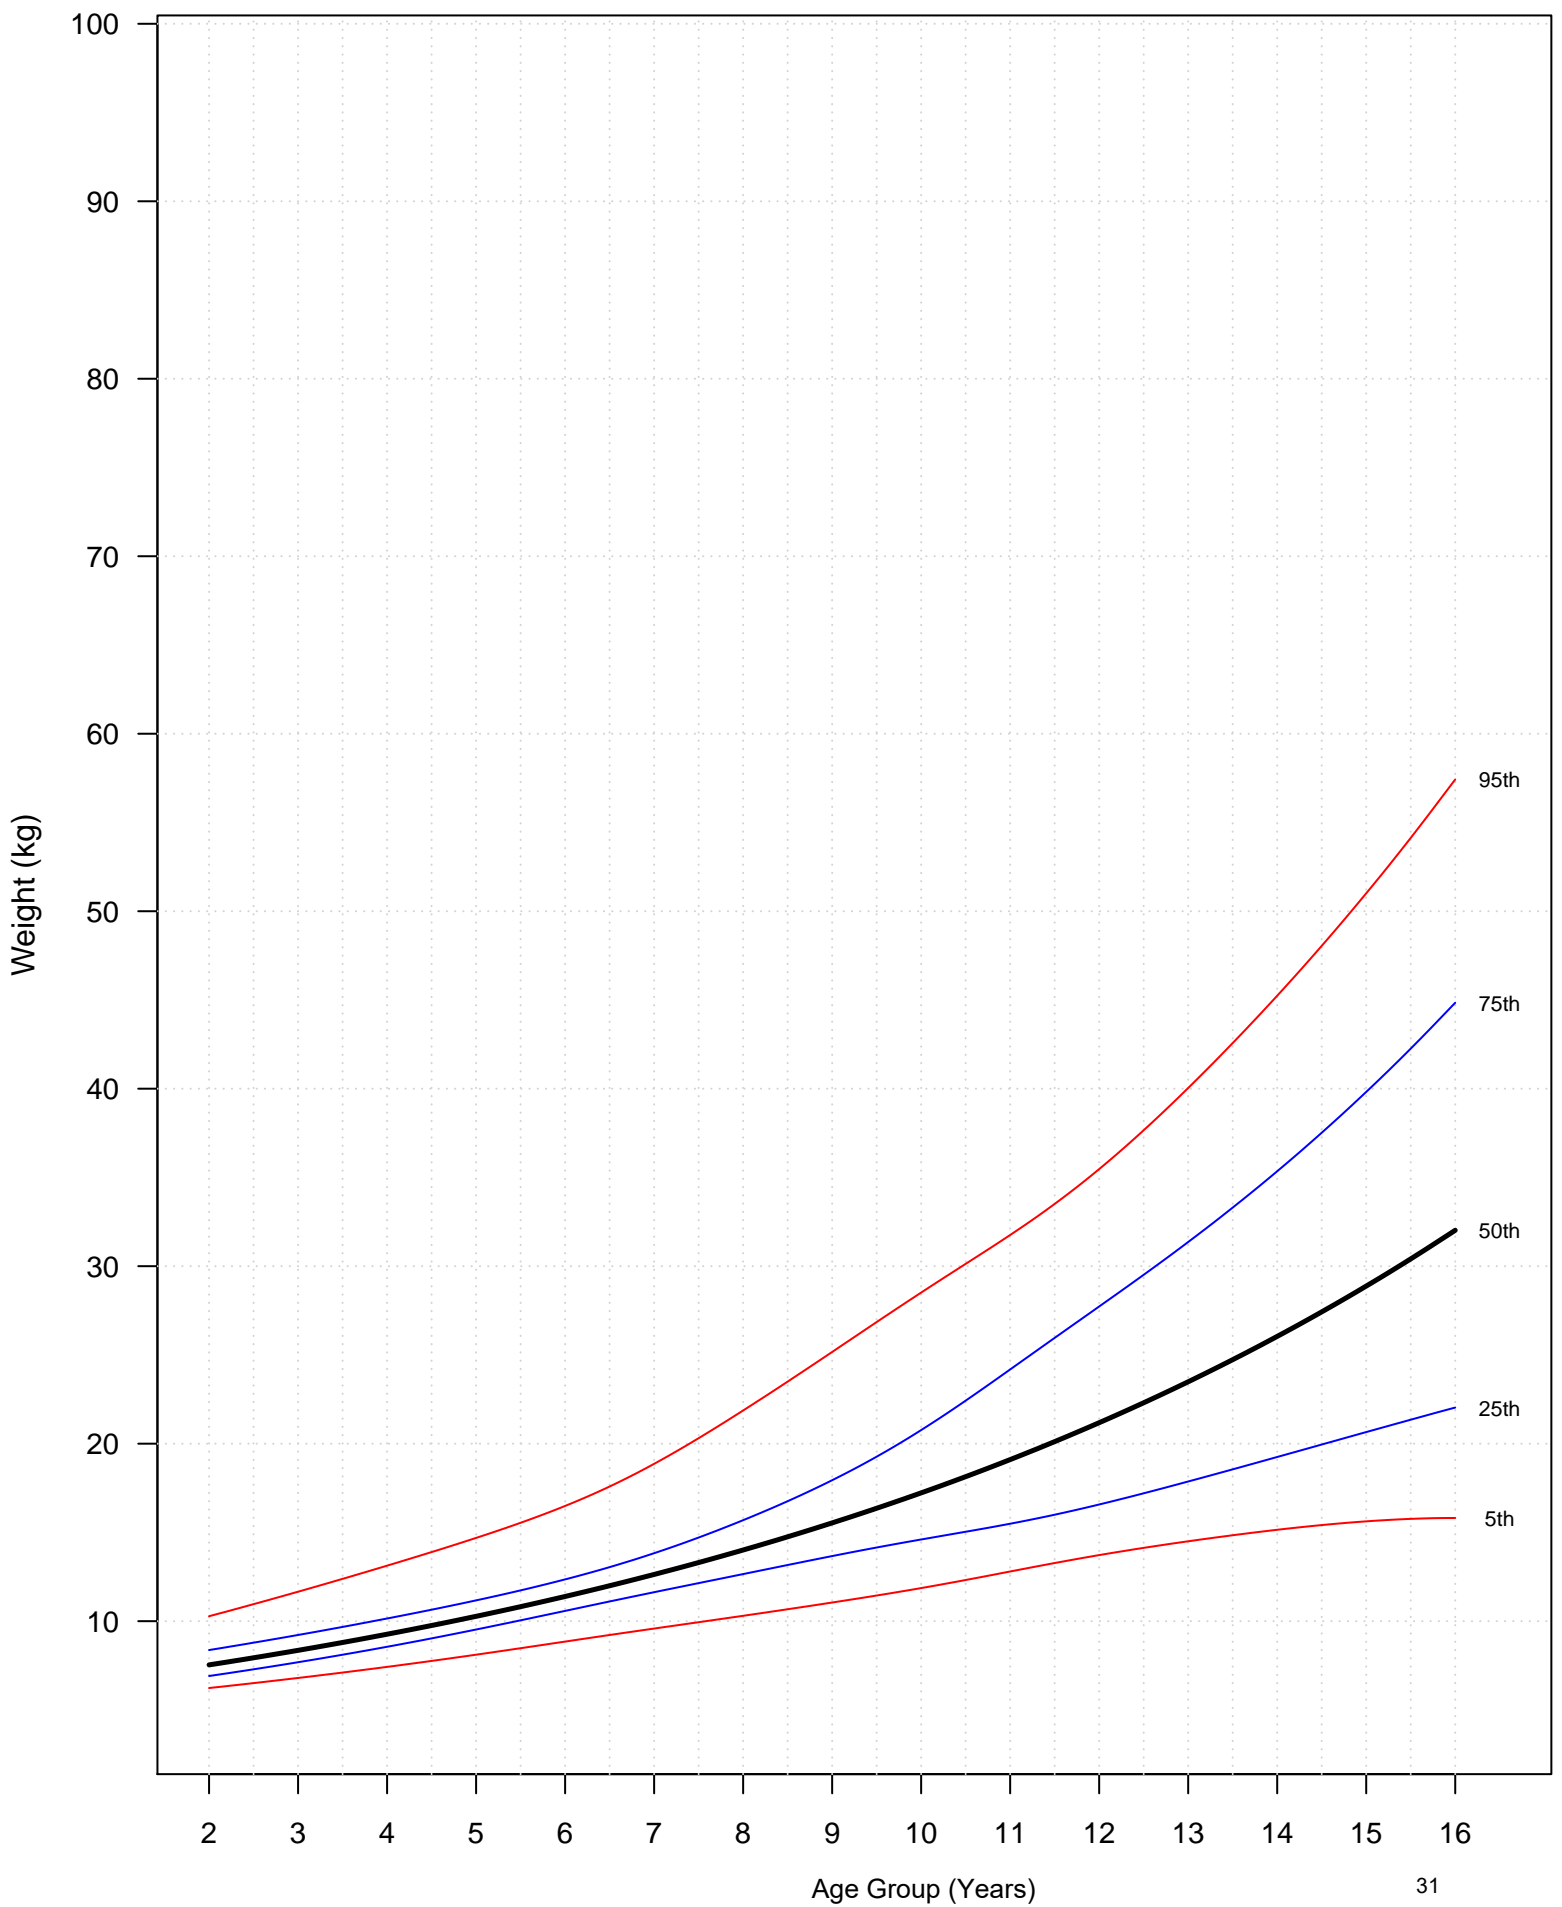

# Length Females IV

Figure S5: Longitudinal growth curves for length of females with type IV OI.

# Weight Females IV

Figure S9: Longitudinal growth curves for weight of females with type IV OI.

# Weight Males III

Figure S10: Longitudinal growth curves for weight of males with type III OI.

# Weight Males IV

Figure S11: Longitudinal growth curves for weight of males with type IV OI.