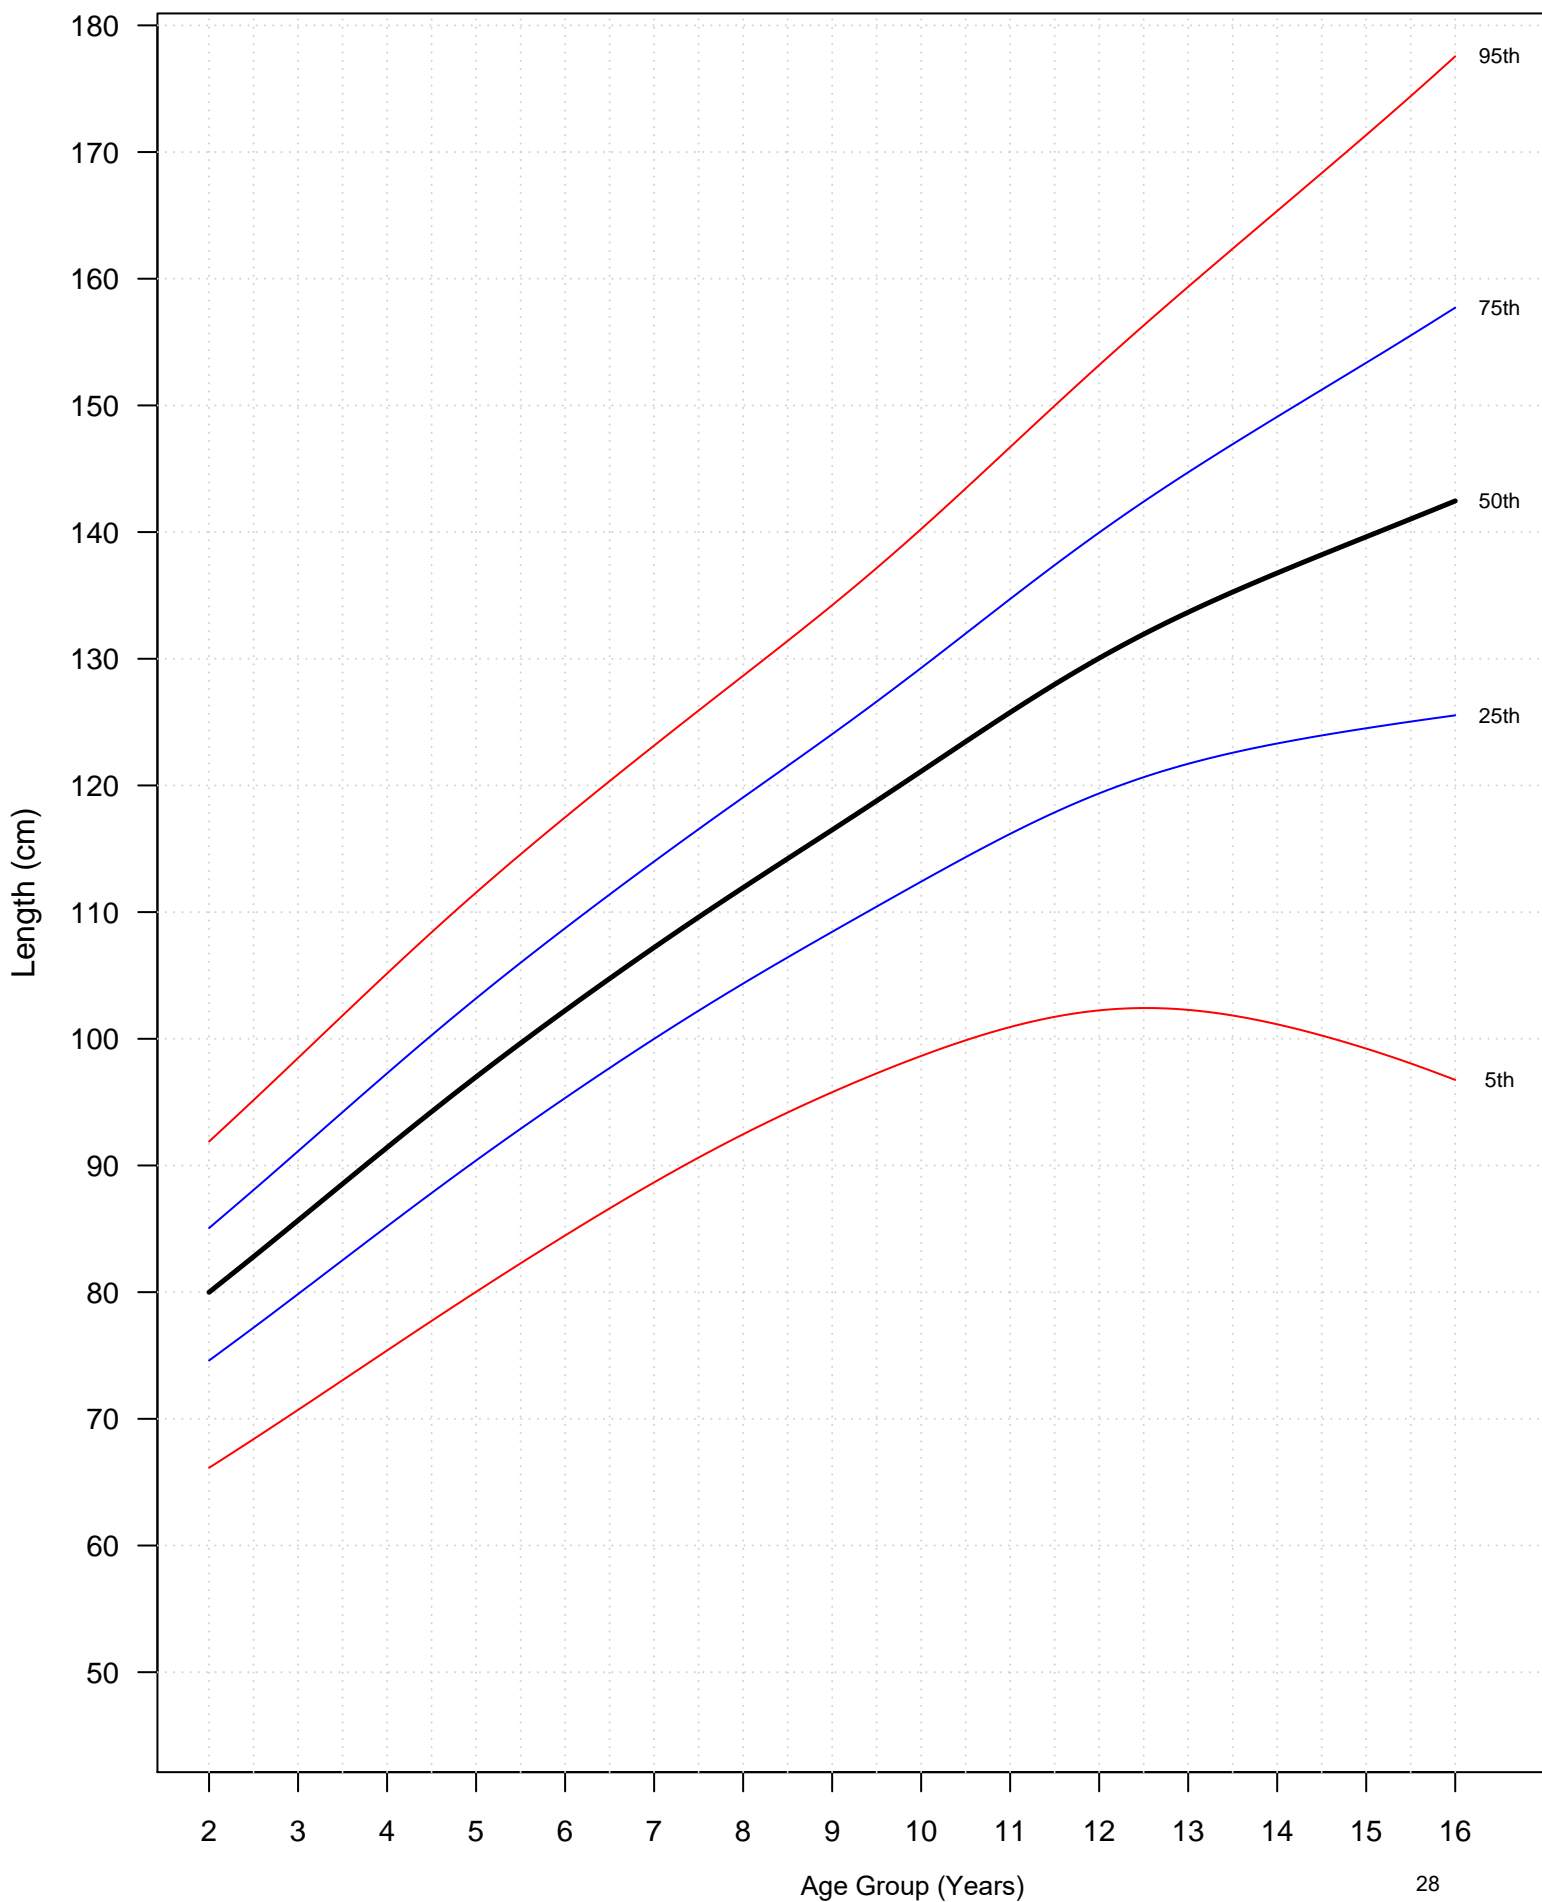

# Length Females IV

Figure S5: Longitudinal growth curves for length of females with type IV OI.

# Length Males III

Figure S6: Longitudinal growth curves for length of males with type III OI.

# Length Males IV

Figure S7: Longitudinal growth curves for length of males with type IV OI.

# Weight Females III

Figure S8: Longitudinal growth curves for weight of females with type III OI.