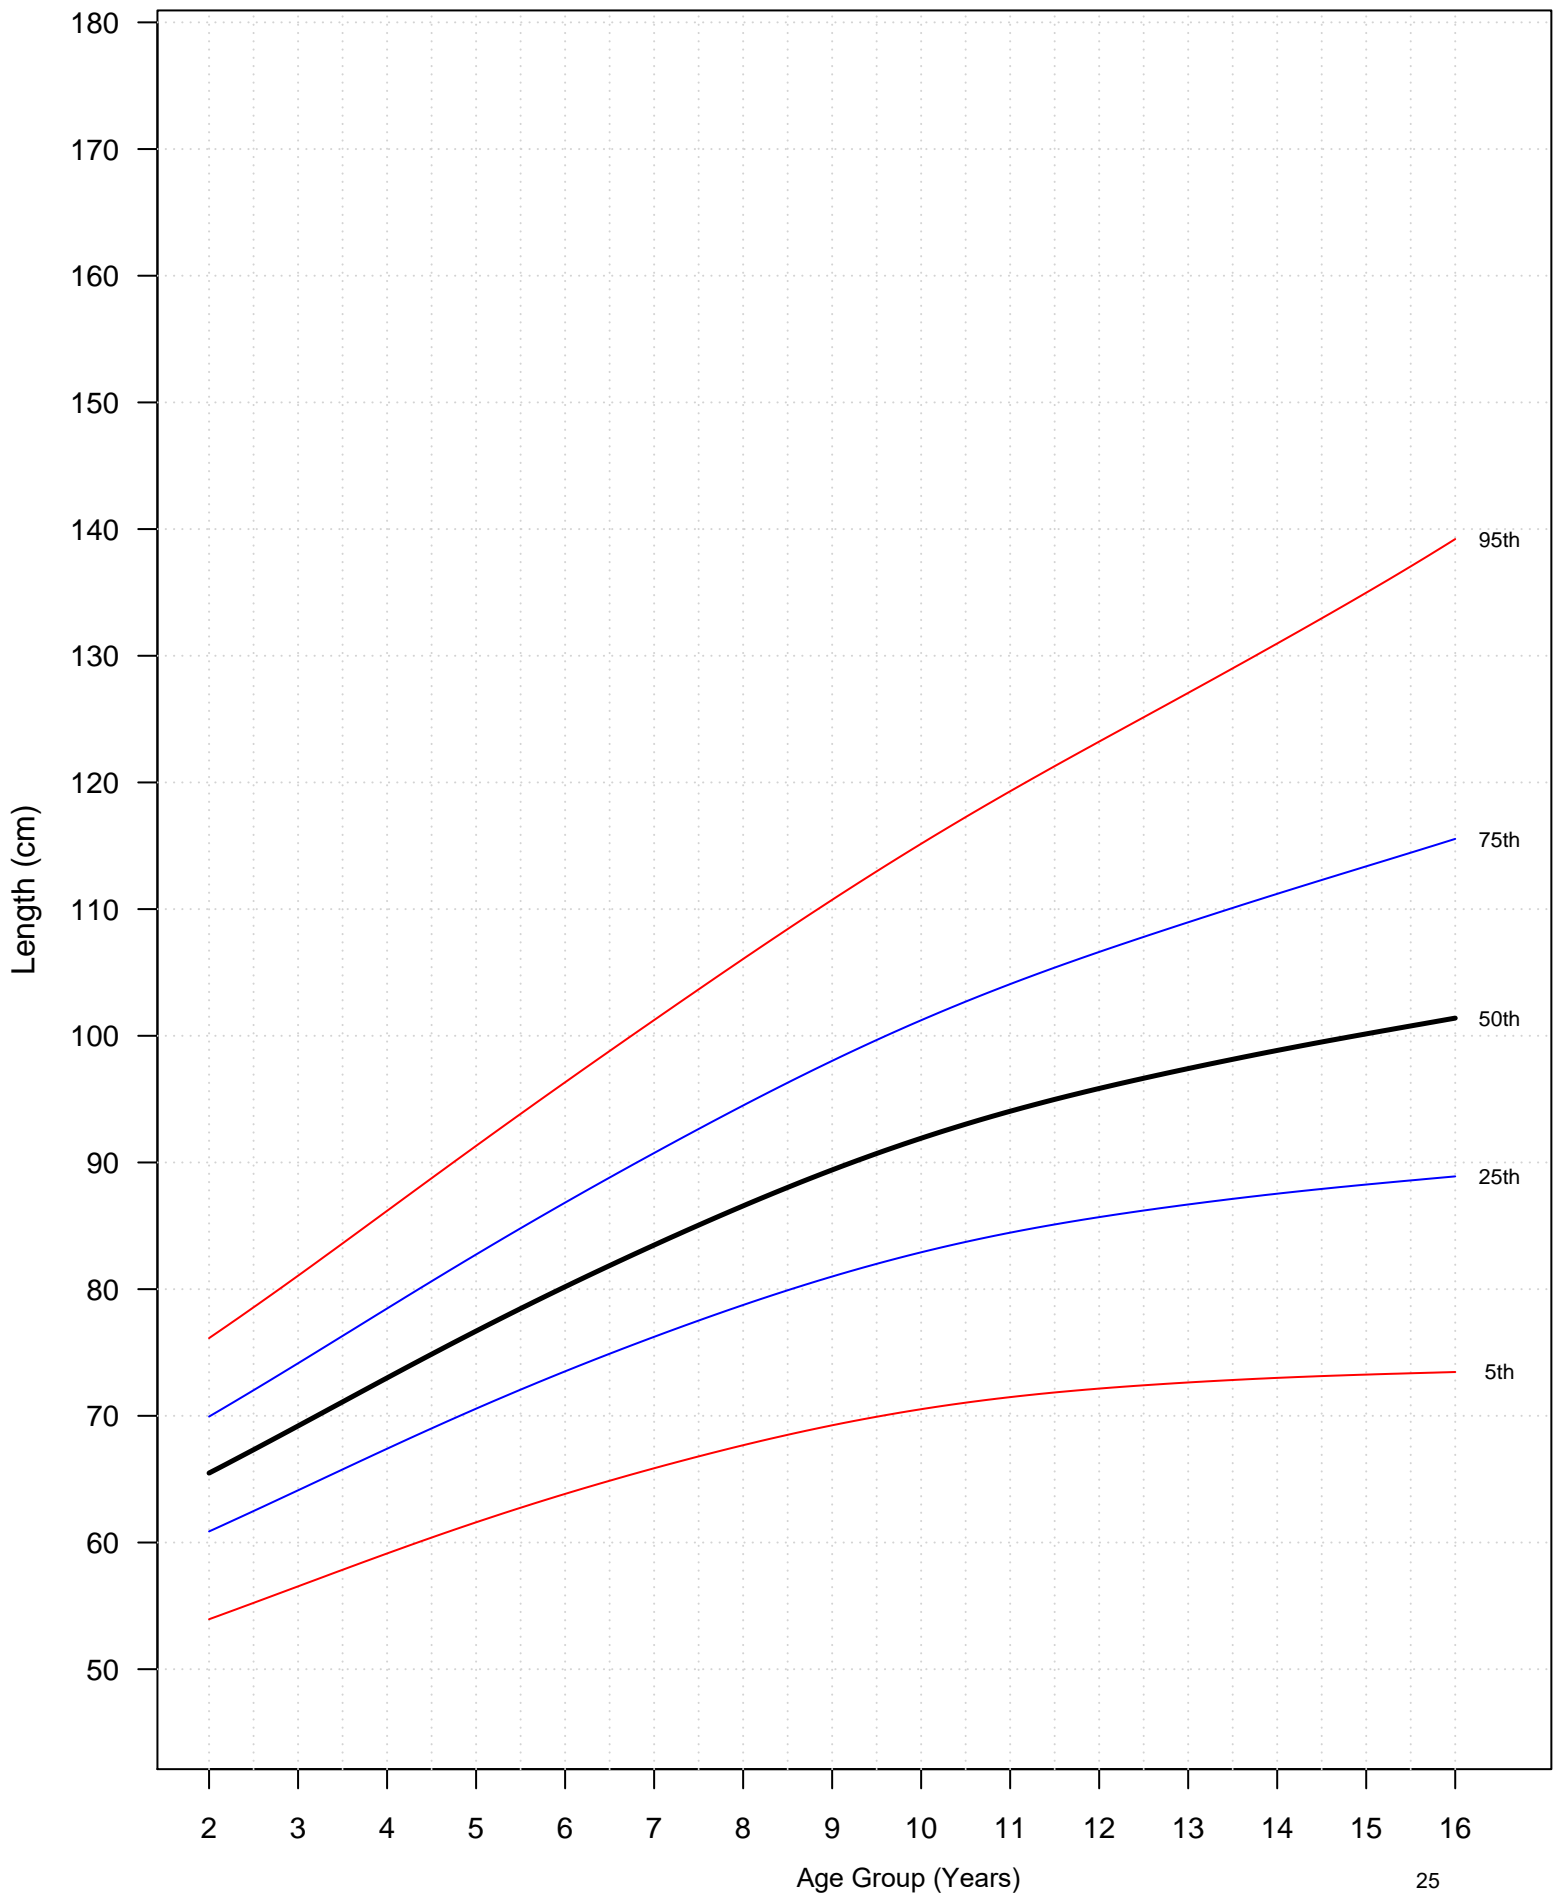

# Length Females III

Figure S4: Longitudinal growth curves for length of females with type III OI.

# Length Females IV

Figure S5: Longitudinal growth curves for length of females with type IV OI.

# Length Males III

Figure S6: Longitudinal growth curves for length of males with type III OI.

# Length Males IV

Figure S7: Longitudinal growth curves for length of males with type IV OI.