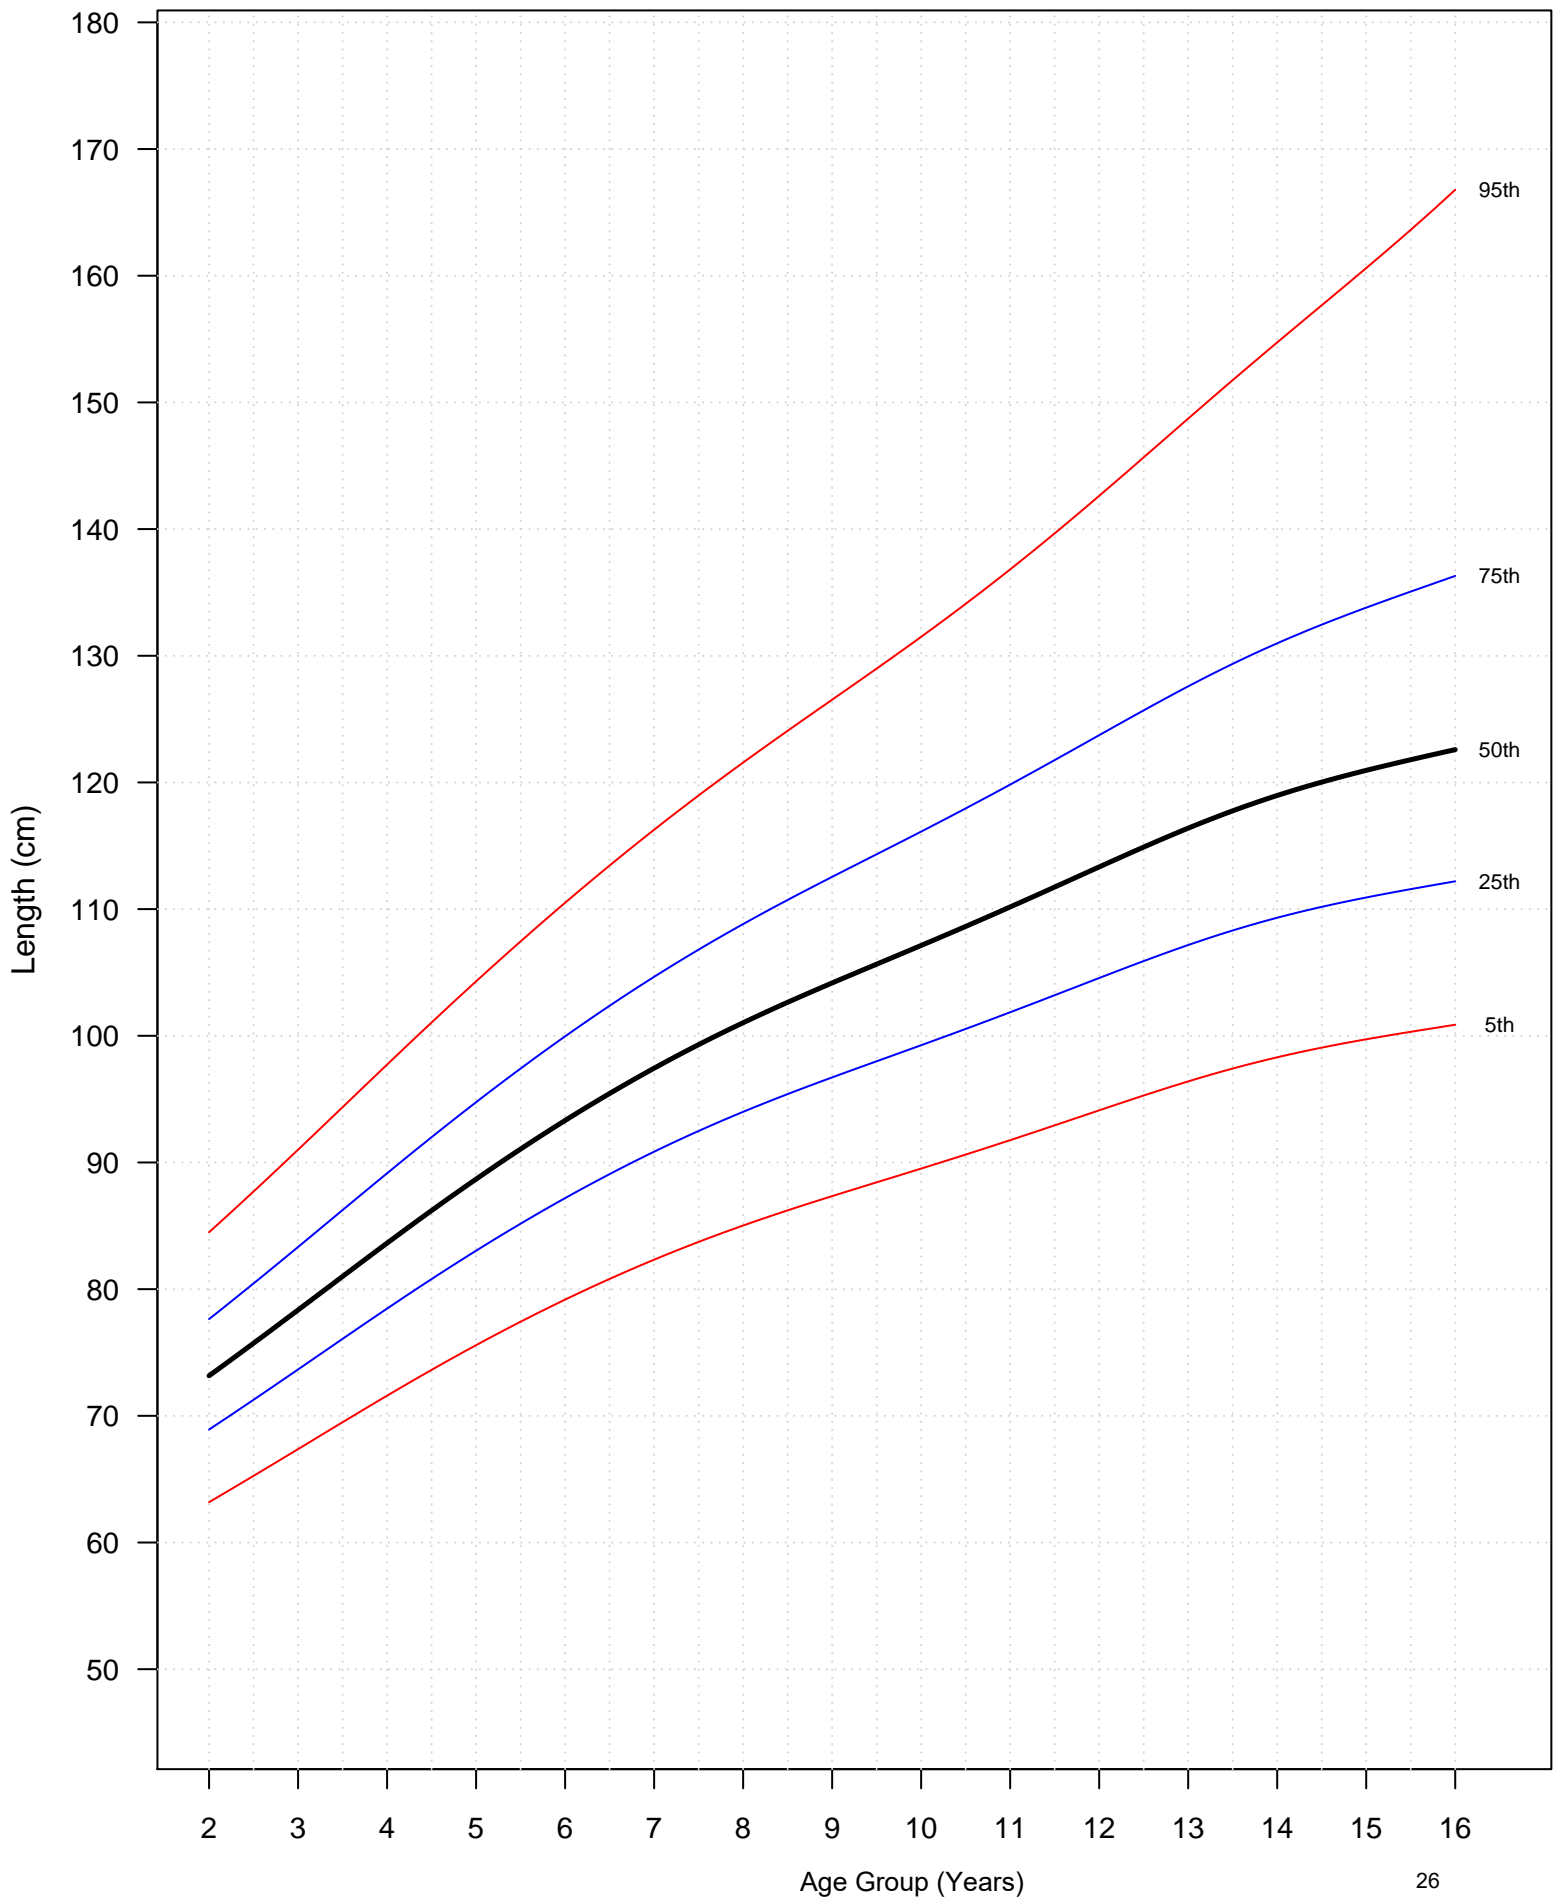

# Length Females III

Figure S4: Longitudinal growth curves for length of females with type III OI.

# Length Females IV

Figure S5: Longitudinal growth curves for length of females with type IV OI.

# Length Males III

Figure S6: Longitudinal growth curves for length of males with type III OI.

# Length Males IV

Figure S7: Longitudinal growth curves for length of males with type IV OI.