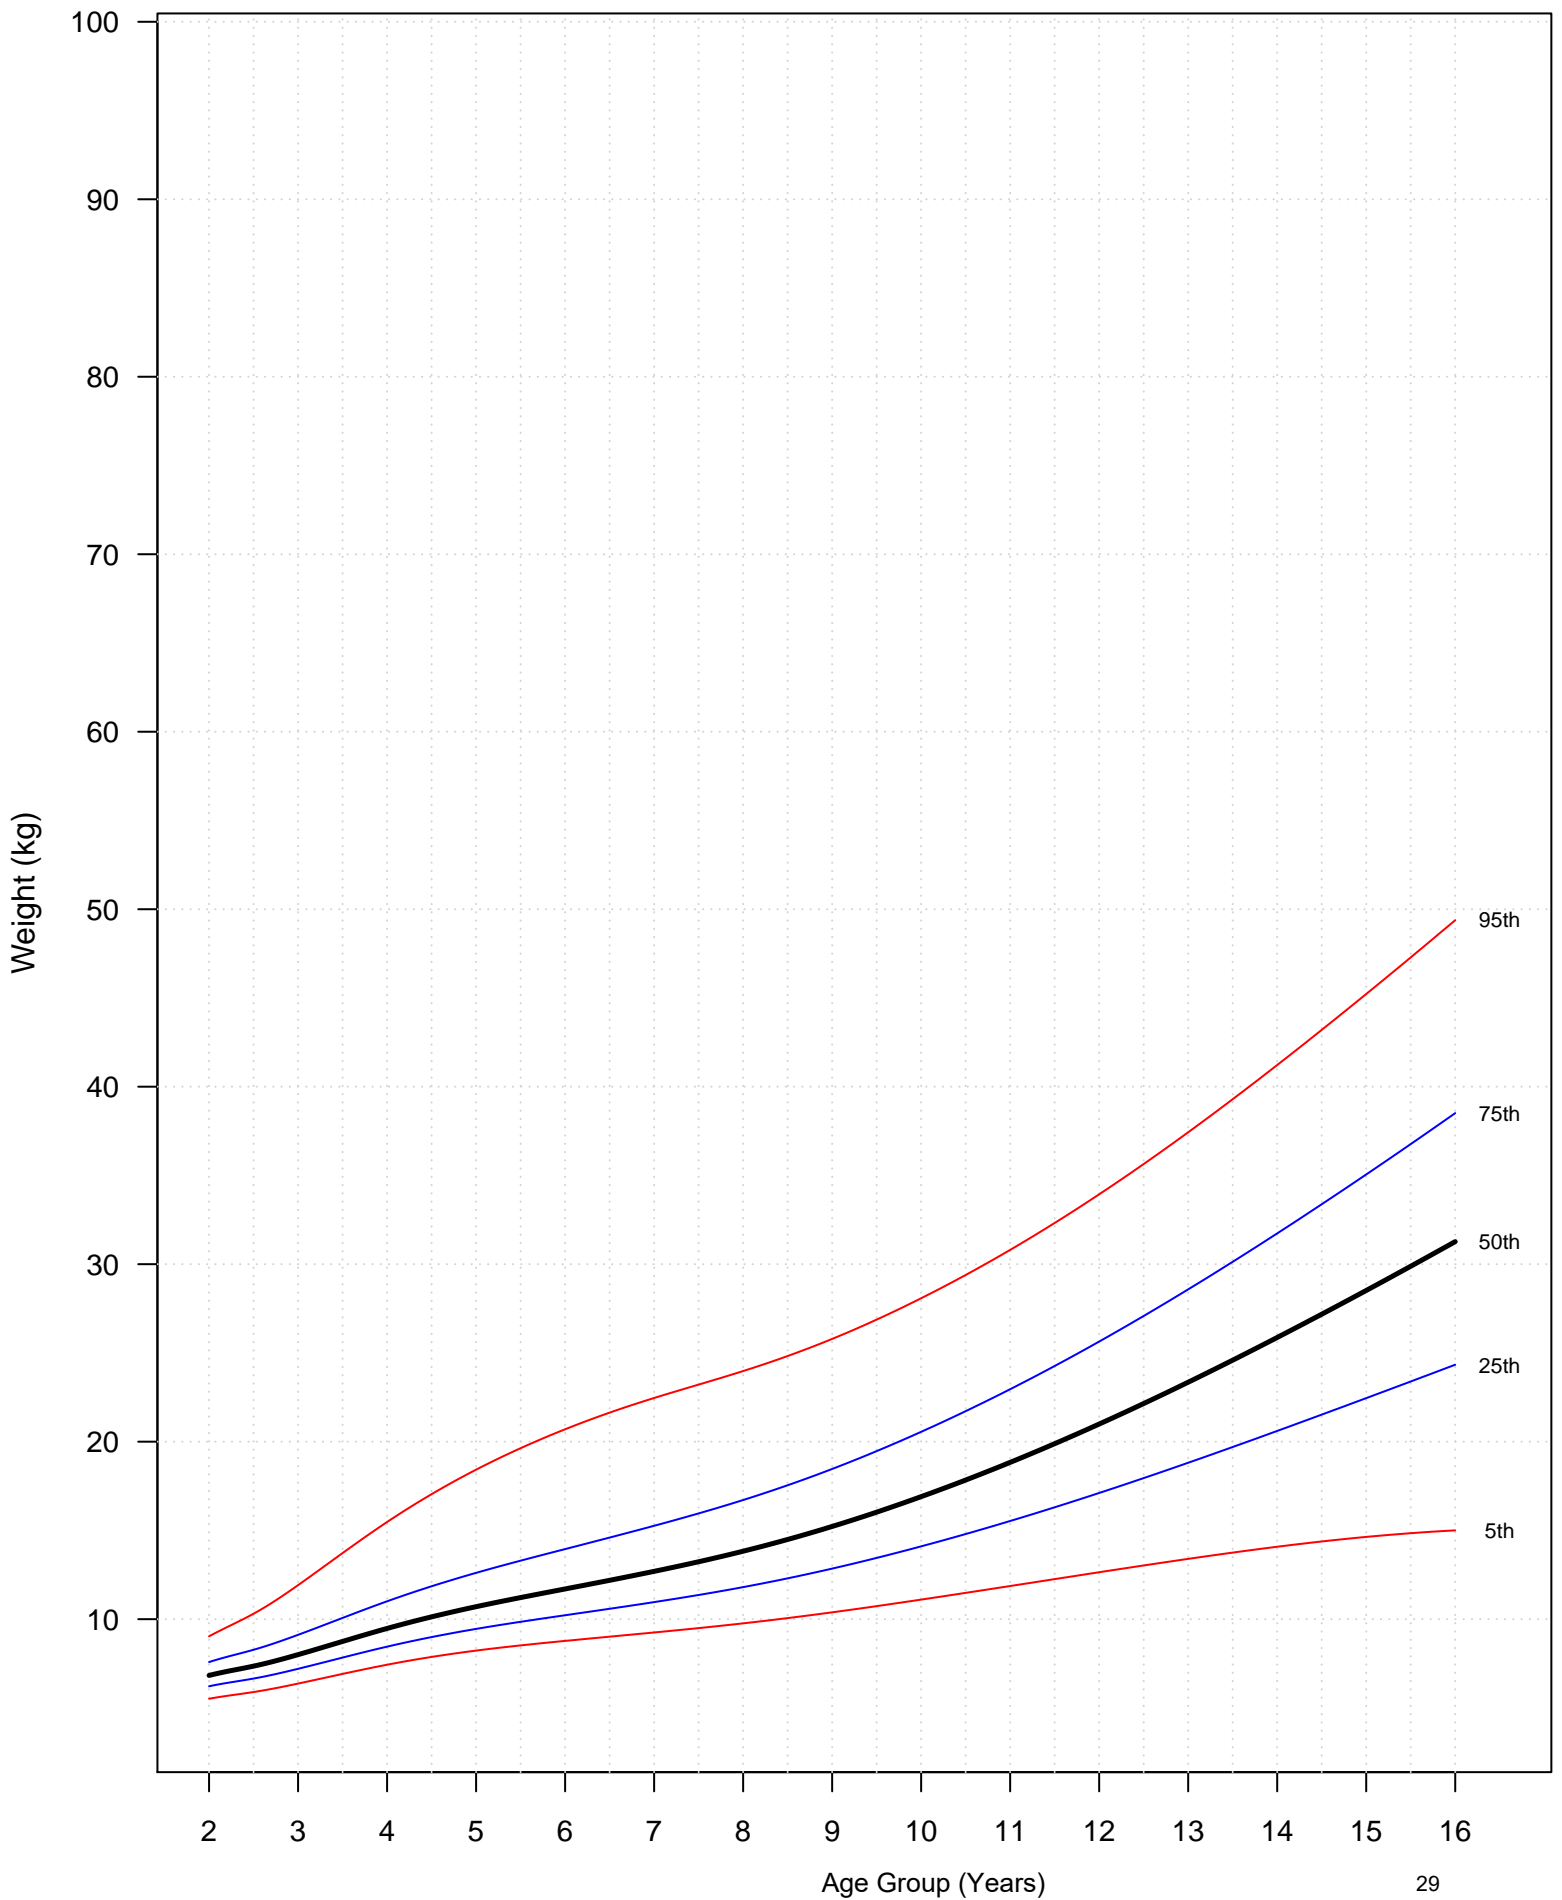

# Length Females IV

Figure S5: Longitudinal growth curves for length of females with type IV OI.

# Length Males IV

Figure S7: Longitudinal growth curves for length of males with type IV OI.

# Weight Females III

Figure S8: Longitudinal growth curves for weight of females with type III OI.

# Weight Females IV

Figure S9: Longitudinal growth curves for weight of females with type IV OI.